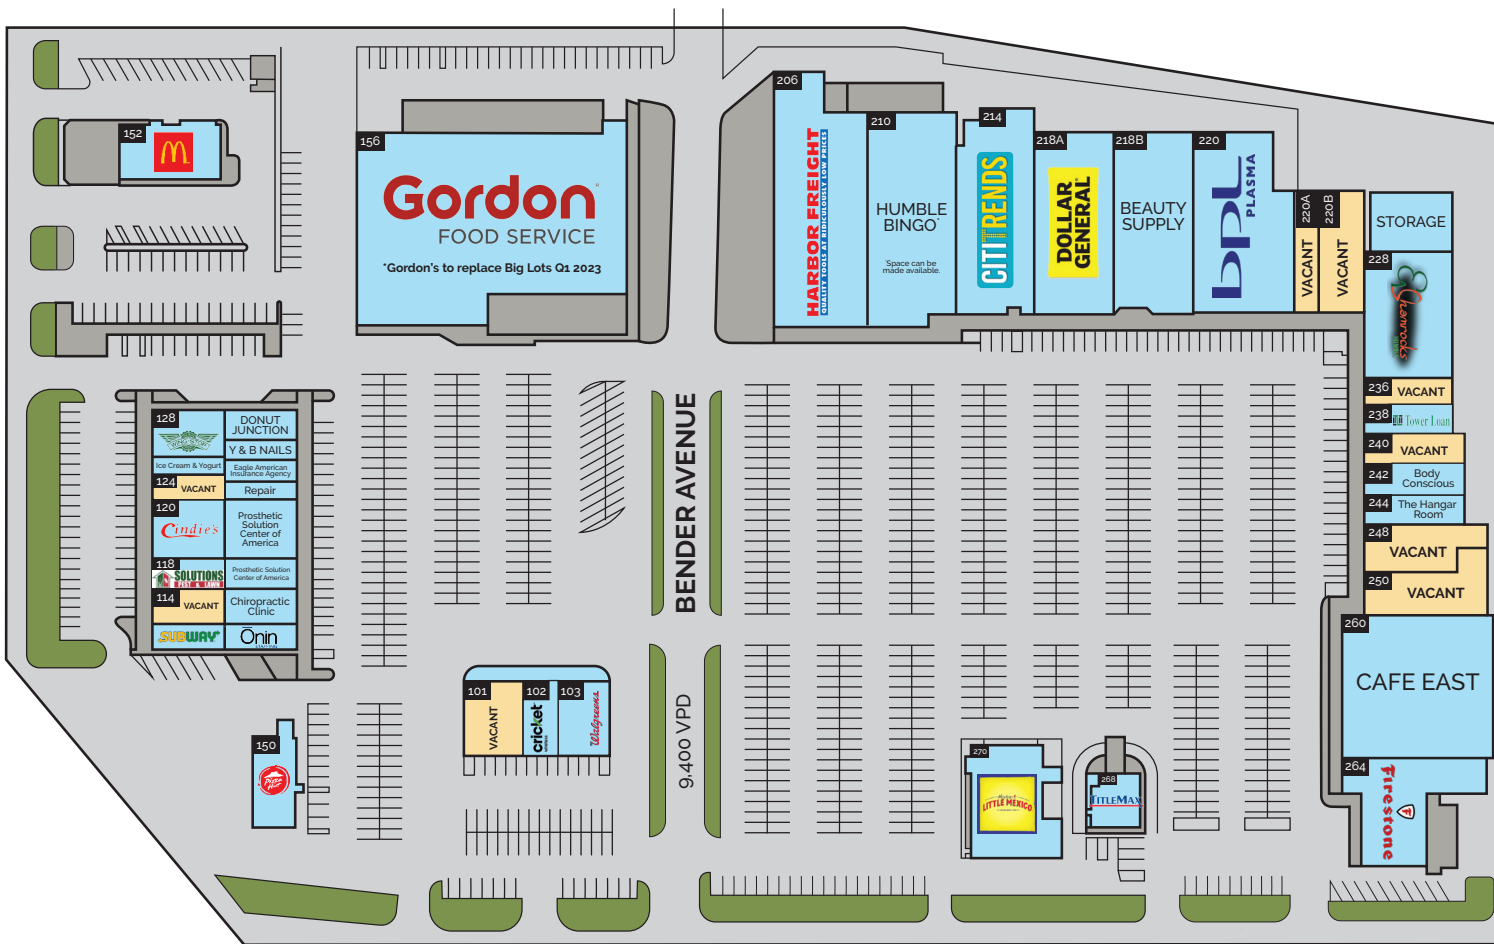

# BENDER SQUARE

NEC HWY 59 N & FM 1960 | HUMBLE, TX 77338

SUITE #	RETAIL	SQ. FT.
112	Subway	1,200
114	Available	1,800
118	Solutions Stores	1,500
120	Cindie's	3,000
124	Available	1,200
126	Ice Cream & Yogurt	1,300
128	Wingstop	2,000
130	Donut Junction	1,500
132	Y & B Nails	1,020
134	Eagle American Insurance Agency	1,080
136	PC & Mac Computer Repair Center	900
138	Prosthetic Solution Center of America	3,000
140	Prosthetic Solution Center of America	1,500
142	Chiropractic Clinic	1,800
144	Onin Staffing	1,200
150	Pizza Hut	2,680
152	McDonald's	3,000
156	Gordon's Food Services	34,160
206	Harbor Freight Tools	15,050
210	Humble Bingo	12,054
214	Citi Trends	10,455
218A	Dollar General	10,500
218B	Beauty Supply	10,000
220	BPL Plasma	11,300
220 A	Available	1,900
220 B	Available	3,800
228	Shamrock's	7,508
236	Available	1,260
238	Tower Loans	1,800
240	Available	2,000
242	Body Conscious	2,000
244	The Hangar Room	2,000
248	Available	3,475
250	Available	4,117
260	Cafe East	15,133
264	Firestone	6,800
268	Title Max	1,600
270	Monterey's Tex Mex	6,225
	Storage (Not Retail Space)	1,680

**US HIGHWAY 59 (Feeder Road)**  
179,745 VPD (North & South)

**BUSINESS FM 1960 (FIRST STREET)**

42,157 VPD

SUITE #	RETAIL	SQ. FT.
101	Available	3,500
102	Cricket Wireless	965
103	Walgreens	2,500