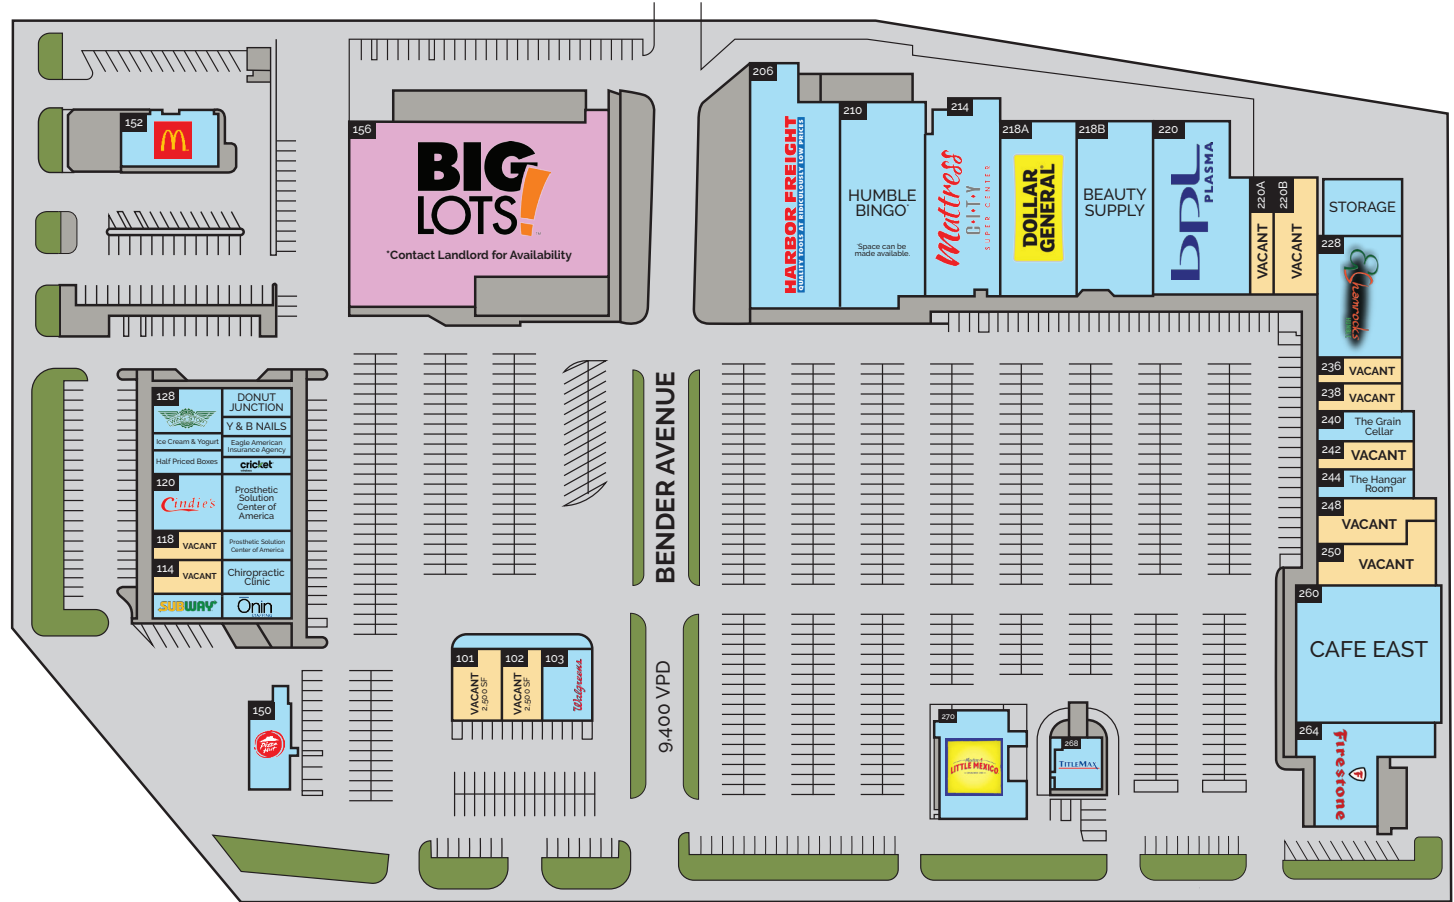

BENDER SQUARE

NEC HWY 59 N & FM 1960 | HUMBLE, TX 77338

SUITE #	RETAIL	SQ. FT.
112	Subway	1,200
114	Available	1,800
118	Available	1,500
120	Cindie's	3,000
124	Half Priced Boxes	1,200
126	Ice Cream & Yogurt	1,300
128	Wingstop	2,000
130	Donut Junction	1,500
132	Y & B Nails	1,020
134	Eagle American Insurance Agency	1,080
136	Cricket Wireless	900
138	Prosthetic Solution Center of America	3,000
140	Prosthetic Solution Center of America	1,500
142	Chiropractic Clinic	1,800
144	Onin Staffing	1,200
150	Pizza Hut	2,680
152	McDonald's	3,000
156	Big Lots*	34,160
206	Harbor Freight Tools	15,050
210	Humble Bingo*	12,054
214	Mattress City	10,455
218A	Dollar General	10,500
218B	Beauty Supply	10,000
220	BPL Plasma	11,300
220 A	Available	1,900
220 B	Available	3,800
228	Shamrock's	7,508
236	Available	1,260
238	Available	1,800
240	The Grain Cellar	2,000
242	Available	2,000
244	The Hangar Room	2,000
248	Available	3,475
250	Available	4,117
260	Cafe East	15,133
264	Firestone	6,800
268	Title Max	1,600
270	Monterey's Tex Mex	6,225
	Storage (Not Retail Space)	1,680

US HIGHWAY 59 (Feeder Road)
179,715 VPD (North & South)

BUSINESS FM 1960 (FIRST STREET)

42,157 VPD

SUITE #	RETAIL	SQ. FT.
101	Available	2,500
102	Available	2,500
103	Walgreens	2,500