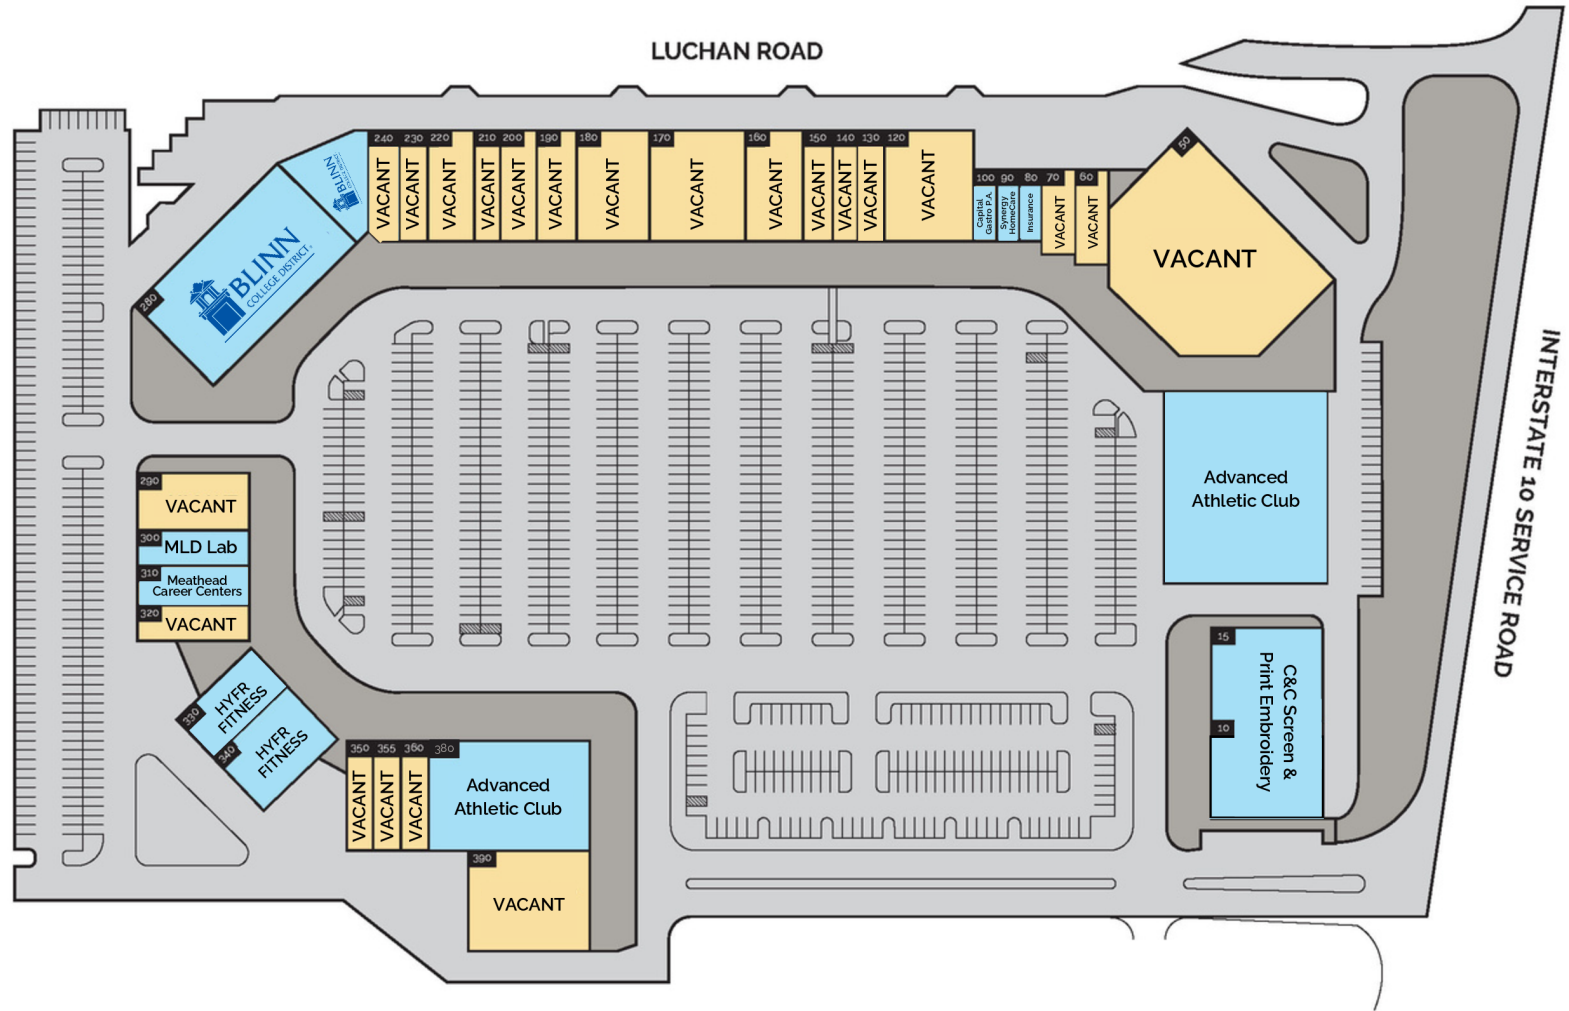

## PROPERTY OVERVIEW

- **Location:** Approximately 20 miles West of Houston on I-10
- **Gross GLA:** 180,000+ sq. ft.
- **Immediately off I-10 at W. Luchan Rd**
- **Mixed us retail and business park**
- **TXDot project complete of I-10 to include a new exit right to the center**
- **Pylon signage available front I-10 with high visibility to passing traffic**

## LOCATOR MAP

TRAFFIC COUNTS	VEHICLES/DAY
I-10 West of W. Luchan Rd.	46,516
I-10 East of W. Luchan Rd.	54,614

DEMOGRAPHICS	
Population: City of Sealy	5,841
Population: Austin County	29,407

DEMOGRAPHICS	3 MI.	5 MI.	10 MI.
Population	7,892	10,661	20,214
Population Growth			
Average HH Incomes	\$73,217	\$73,655	\$75,197
Households	2,848	3,838	7,220

# SEALY MALL

3701 OUTLET CENTER DRIVE | SEALY, TX 77474

SUITE #	RETAIL	SQ. FT.
10	C&C Screen & Print Embroidery	9,000
15	C&C Screen & Print Embroidery	8,000
50	Available	25,244
60	Available	2,550
70	Available	2,250
80	Insurance	1,300
90	Synergy HomeCare	1,300
100	Capital Gastro P.A.	1,300
120	Available	8,000
130	Available	2,400
140	Available	2,400
150	Available	2,600
160	Available	5,000
170	Available	8,500
180	Available	6,500
190	Available	3,600
200	Available	3,200
210	Available	2,400
220	Available	5,000
240	Available	1,630
250	Blinn College	4,500
260	Blinn College	6,000
280	Blinn College	12,000
290	Available	5,200
300	MLD Lab	3,000
310	Meathead Career Centers	3,600
320	Available	3,200
330	HYFR FITNESS	5,000
340	HYFR FITNESS	7,000
350	Available	2,500
355	Available	2,500
360	Available	2,500
380	Advanced Athletic Club	14,500
390	Available	6,060