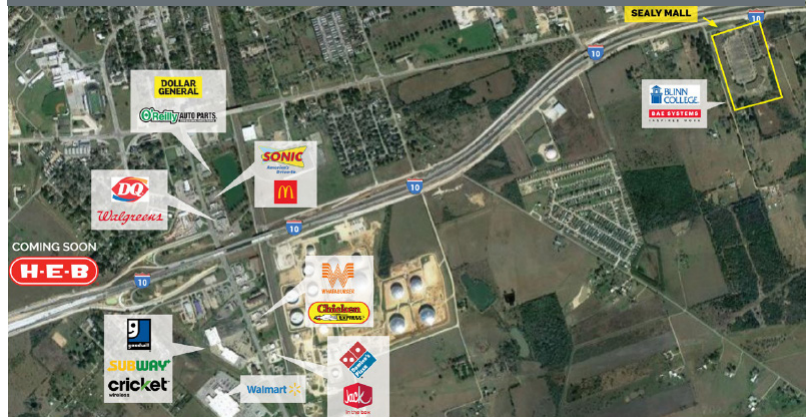

# SEALY MALL

3701 OUTLET CENTER DRIVE | SEALY, TX 77474

## PROPERTY OVERVIEW

- **Location:** Approximately 20 miles West of Houston on I-10
- **Gross GLA:** 180,000+ sq. ft.
- **Immediately off I-10 at W. Luchan Rd**
- **Mixed us retail and business park**
- **TXDot project complete of I-10 to include a new exit right to the center**
- **Pylon signage available front I-10 with high visibility to passing traffic**

## LOCATOR MAP

TRAFFIC COUNTS	VEHICLES/DAY
I-10 West of W. Luchan Rd.	46,516
I-10 East of W. Luchan Rd.	54,614

DEMOGRAPHICS	
Population: City of Sealy	5,841
Population: Austin County	29,407

DEMOGRAPHICS	3 MI.	5 MI.	10 MI.
Population	7,892	10,661	20,214
Population Growth			
Average HH Incomes	\$73,217	\$73,655	\$75,197
Households	2,848	3,838	7,220

DOLLAR GENERAL

O'Reilly AUTO PARTS  
PROFESSIONAL PLANTS PEOPLE

SONIC  
America's Drive-In

Walgreens

Chicken EXPRESS

SUBWAY  
cricket  
wireless

Walmart

Jack  
in the box