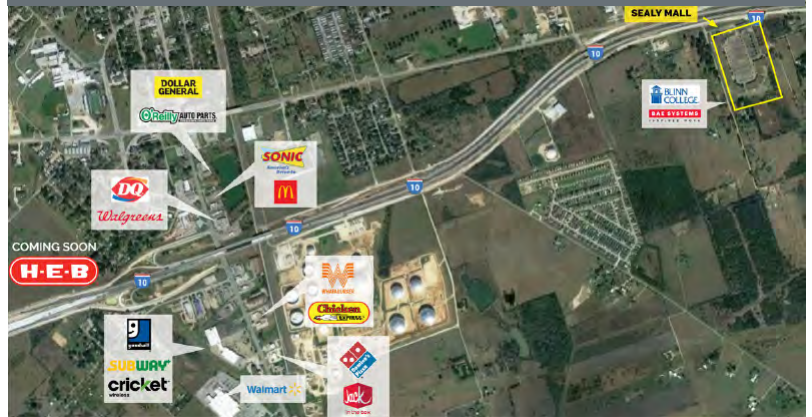

SEALY MALL

3701 OUTLET CENTER DRIVE | SEALY, TX 77474

PROPERTY OVERVIEW

- **Location:** Approximately 20 miles West of Houston on I-10
- **Gross GLA:** 180,000+ sq. ft.
- **Immediately off I-10 at W. Luchan Rd**
- **Mixed us retail and business park**
- **TXDot project complete of I-10 to include a new exit right to the center**
- **Pylon signage available front I-10 with high visibility to passing traffic**

LOCATOR MAP

TRAFFIC COUNTS	VEHICLES/DAY
I-10 West of W. Luchan Rd.	46,516
I-10 East of W. Luchan Rd.	54,614

DEMOGRAPHICS	
Population: City of Sealy	5,841
Population: Austin County	29,407

DEMOGRAPHICS	3 MI.	5 MI.	10 MI.
Population	7,892	10,661	20,214
Population Growth			
Average HH Incomes	\$73,217	\$73,655	\$75,197
Households	2,848	3,838	7,220

SEALY MALL

3701 OUTLET CENTER DRIVE | SEALY, TX 77474

SUITE #	RETAIL	SQ. FT.
10	C&C Screen & Print Embroidery	9,000
15	C&C Screen & Print Embroidery	8,000
50	Available	25,244
60	Available	2,550
70	Available	2,250
80	Insurance	1,300
90	Synergy HomeCare	1,300
100	Capital Gastro P.A.	1,300
120	Available	8,000
130	Delcey Pharamcy	2,400
140	Available	2,400
150	Available	2,600
160	Available	5,000
170	Available	8,500
180	Available	6,500
190	Available	3,600
200	Available	3,200
210	Available	2,400
220	Available	5,000
240	Available	1,630
250	Blinn College	4,500
260	Blinn College	6,000
280	Blinn College	12,000
290	Available	5,200
300	MLD Lab	3,000
310	Meathead Career Centers	3,600
320	Available	3,200
330	HYFR FITNESS	5,000
340	HYFR FITNESS	7,000
350	Available	2,500
355	Available	2,500
360	Available	2,500
380	Advanced Athletic Club	14,500
390	Available	6,060

DOLLAR GENERAL

O'Reilly AUTO PARTS

SONIC
America's Drive-In.

Walgreens

10

10

SEALY MALL

10