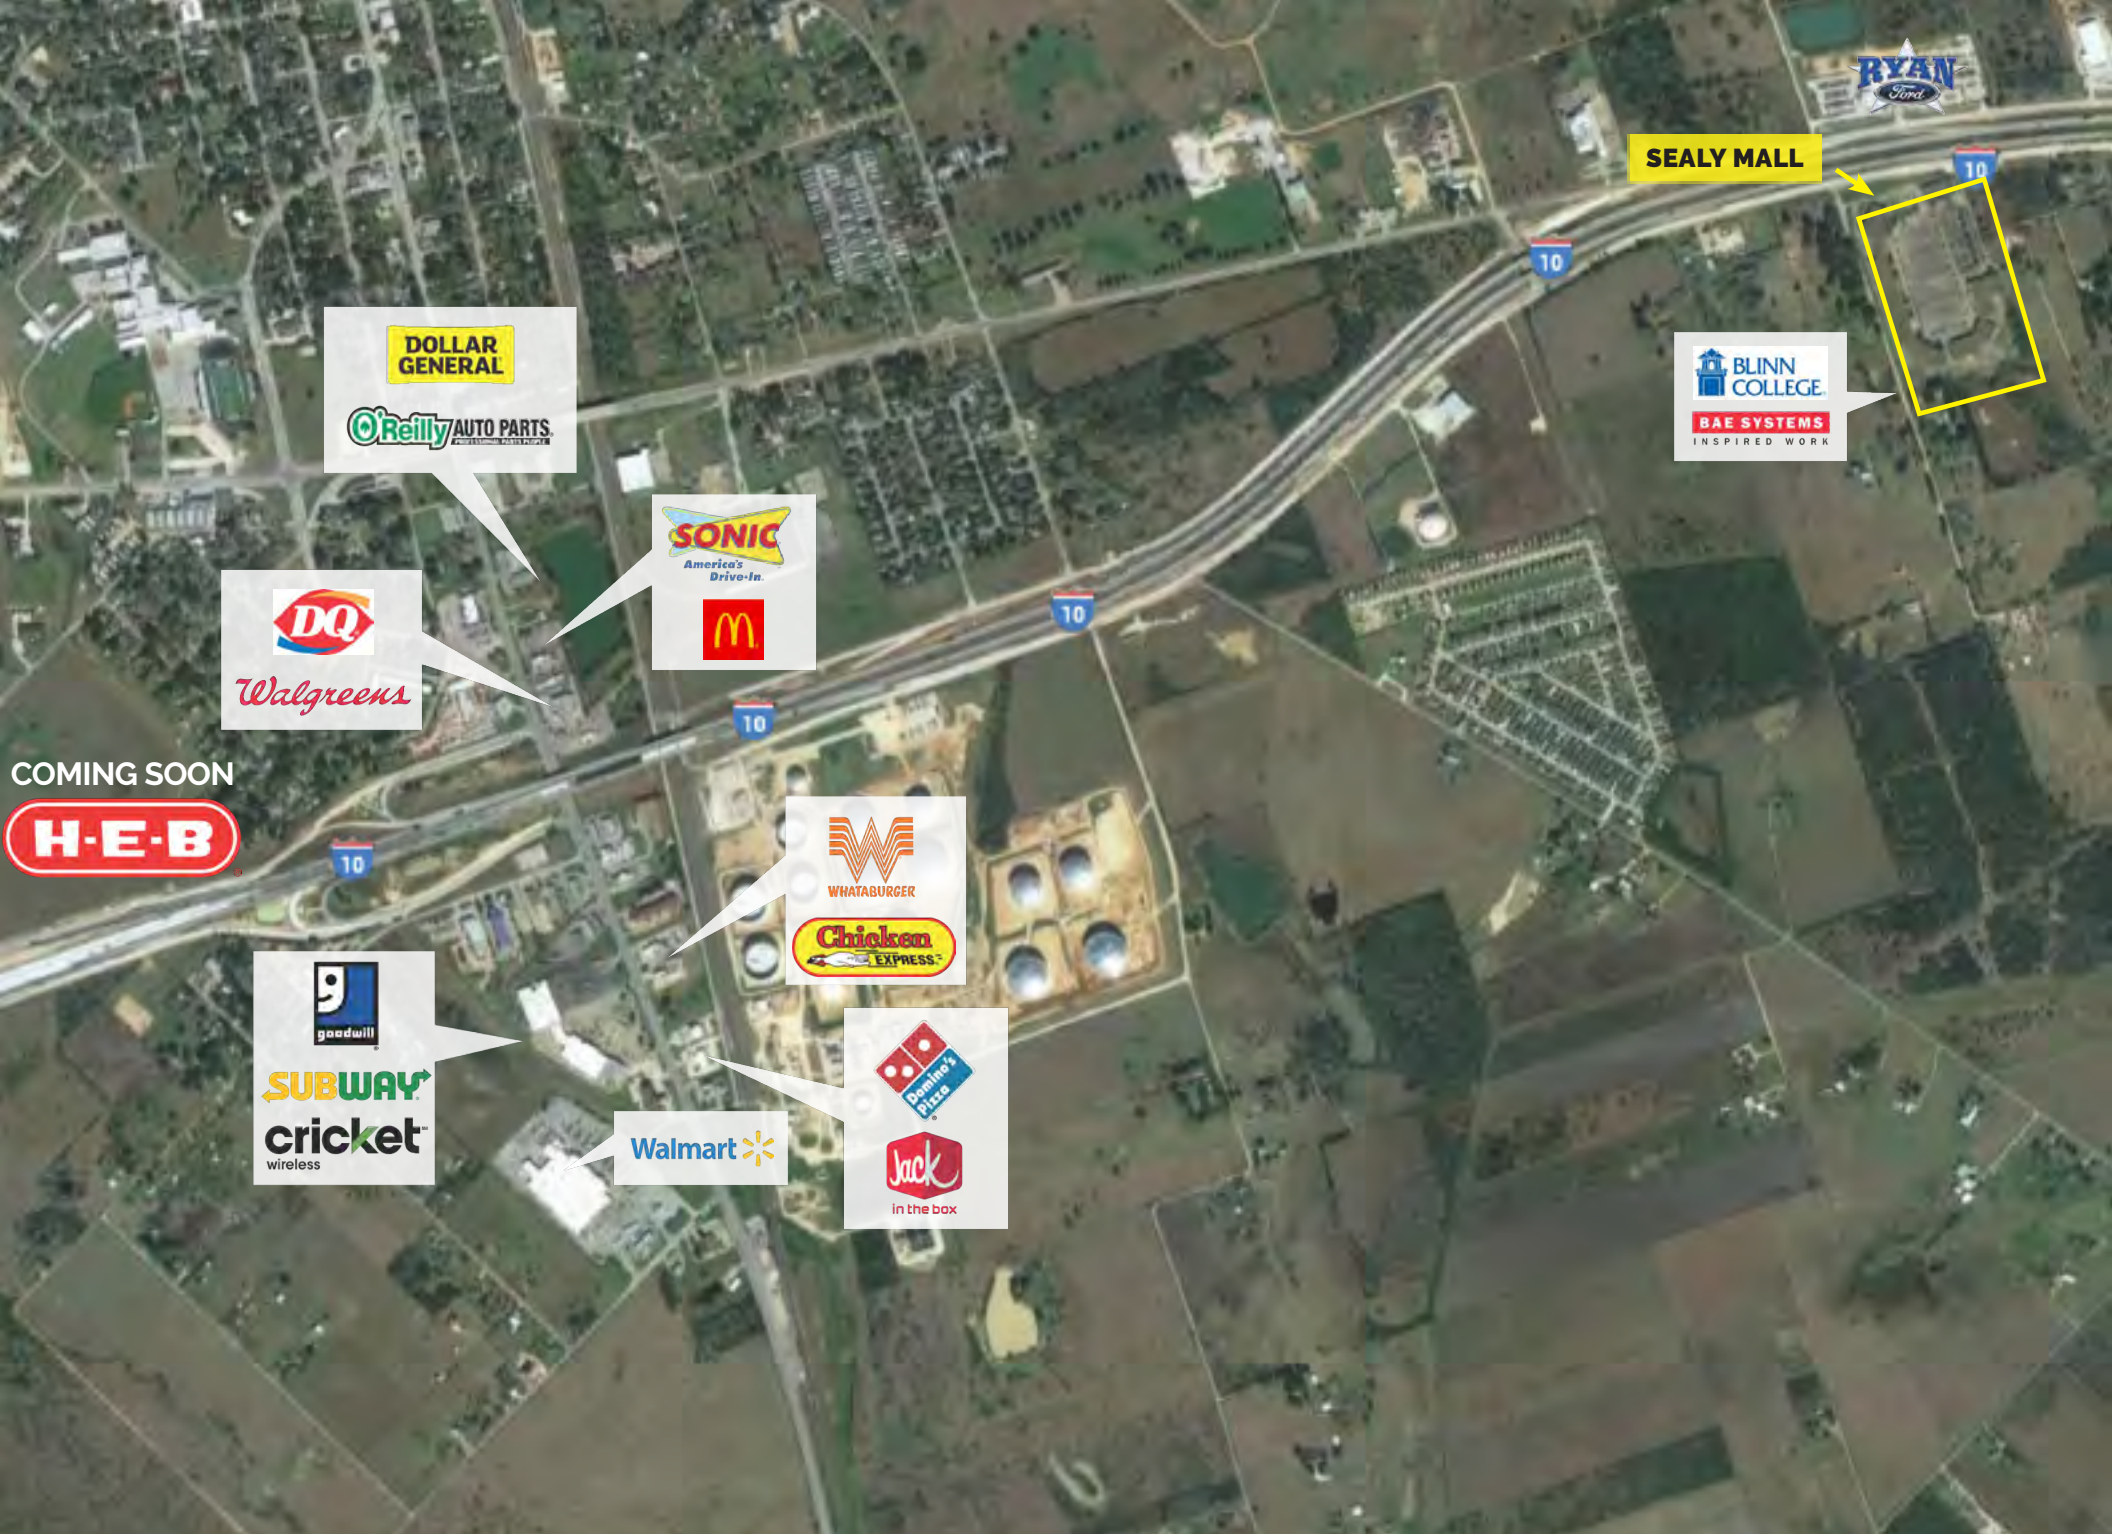

SEALY MALL

3701 OUTLET CENTER DRIVE | SEALY, TX 77474

PROPERTY OVERVIEW

- **Location:** Approximately 20 miles West of Houston on I-10
- **Gross GLA:** 180,000+ sq. ft.
- **Immediately off I-10 at W. Luchan Rd**
- **Mixed us retail and business park**
- **TXDot project complete of I-10 to include a new exit right to the center**
- **Pylon signage available front I-10 with high visibility to passing traffic**

LOCATOR MAP

TRAFFIC COUNTS	VEHICLES/DAY
I-10 West of W. Luchan Rd.	46,516
I-10 East of W. Luchan Rd.	54,614

DEMOGRAPHICS	
Population: City of Sealy	5,841
Population: Austin County	29,407

DEMOGRAPHICS	3 MI.	5 MI.	10 MI.
Population	7,892	10,661	20,214
Population Growth			
Average HH Incomes	\$73,217	\$73,655	\$75,197
Households	2,848	3,838	7,220

SEALY MALL

3701 OUTLET CENTER DRIVE | SEALY, TX 77474

SUITE #	RETAIL	SQ. FT.
10	C&C Screen & Print Embroidery	9,000
15	C&C Screen & Print Embroidery	8,000
50	Available	25,244
60	Available	2,550
70	Available	2,250
80	Insurance	1,300
90	Synergy HomeCare	1,300
100	Capital Gastro P.A.	1,300
120	Available	8,000
130	Delcey Pharamcy	2,400
140	Available	2,400
150	Available	2,600
160	Available	5,000
170	Available	8,500
180	Available	6,500
190	Available	3,600
200	Available	3,200
210	Available	2,400
220	Available	5,000
240	Available	1,630
250	Blinn College	4,500
260	Blinn College	6,000
280	Blinn College	12,000
290	Available	5,200
300	MLD Lab	3,000
310	Meathead Career Centers	3,600
320	Available	3,200
330	HYFR FITNESS	5,000
340	HYFR FITNESS	7,000
350	Available	2,500
355	Available	2,500
360	Available	2,500
380	Advanced Athletic Club	14,500
390	Available	6,060

DOLLAR GENERAL

O'Reilly AUTO PARTS

SONIC
America's Drive-In.

Walgreens

10

10

SEALY MALL

10