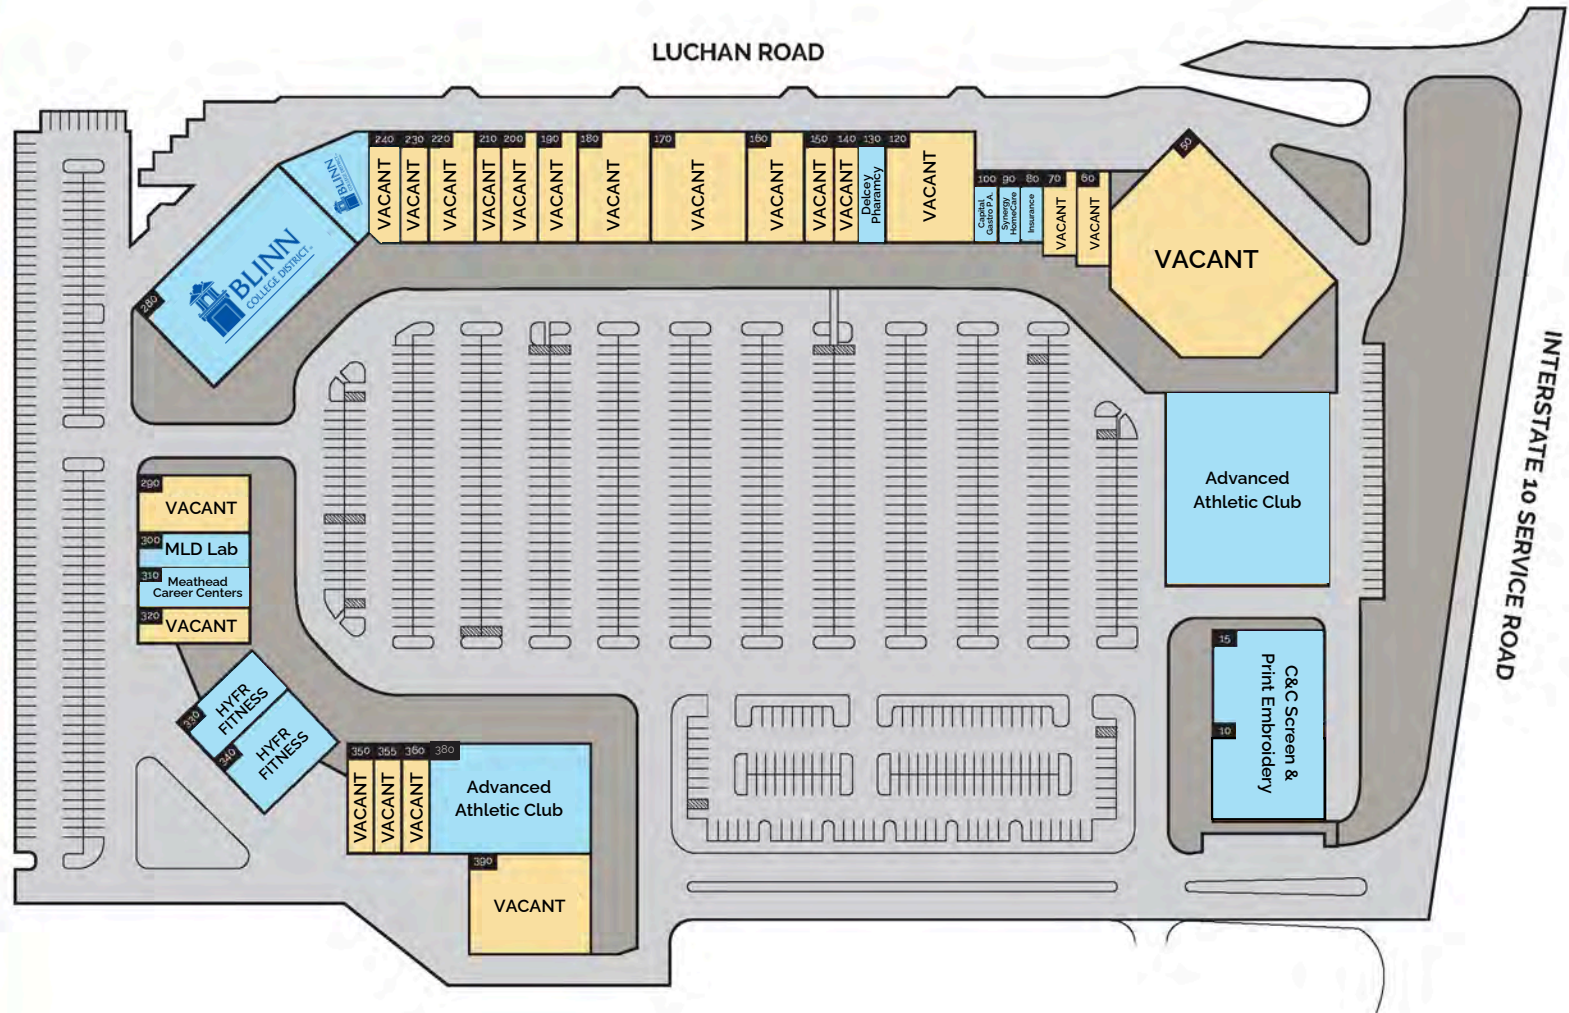

SEALY MALL

3701 OUTLET CENTER DRIVE | SEALY, TX 77474

PROPERTY OVERVIEW

- **Location:** Approximately 20 miles West of Houston on I-10
- **Gross GLA:** 180,000+ sq. ft.
- **Immediately off I-10 at W. Luchan Rd**
- **Mixed us retail and business park**
- **TXDot project complete of I-10 to include a new exit right to the center**
- **Pylon signage available front I-10 with high visibility to passing traffic**

LOCATOR MAP

TRAFFIC COUNTS	VEHICLES/DAY
I-10 West of W. Luchan Rd.	46,516
I-10 East of W. Luchan Rd.	54,614

DEMOGRAPHICS	
Population: City of Sealy	5,841
Population: Austin County	29,407

DEMOGRAPHICS	3 MI.	5 MI.	10 MI.
Population	7,892	10,661	20,214
Population Growth			
Average HH Incomes	\$73,217	\$73,655	\$75,197
Households	2,848	3,838	7,220

SEALY MALL

3701 OUTLET CENTER DRIVE | SEALY, TX 77474

SUITE #	RETAIL	SQ. FT.
10	C&C Screen & Print Embroidery	9,000
15	C&C Screen & Print Embroidery	8,000
50	Available	25,244
60	Available	2,550
70	Available	2,250
80	Insurance	1,300
90	Synergy HomeCare	1,300
100	Capital Gastro P.A.	1,300
120	Available	8,000
130	Delcey Pharamcy	2,400
140	Available	2,400
150	Available	2,600
160	Available	5,000
170	Available	8,500
180	Available	6,500
190	Available	3,600
200	Available	3,200
210	Available	2,400
220	Available	5,000
240	Available	1,630
250	Blinn College	4,500
260	Blinn College	6,000
280	Blinn College	12,000
290	Available	5,200
300	MLD Lab	3,000
310	Meathead Career Centers	3,600
320	Available	3,200
330	HYFR FITNESS	5,000
340	HYFR FITNESS	7,000
350	Available	2,500
355	Available	2,500
360	Available	2,500
380	Advanced Athletic Club	14,500
390	Available	6,060

DOLLAR GENERAL

O'Reilly AUTO PARTS

SONIC
America's Drive-In.

Walgreens

10

10

SEALY MALL

10