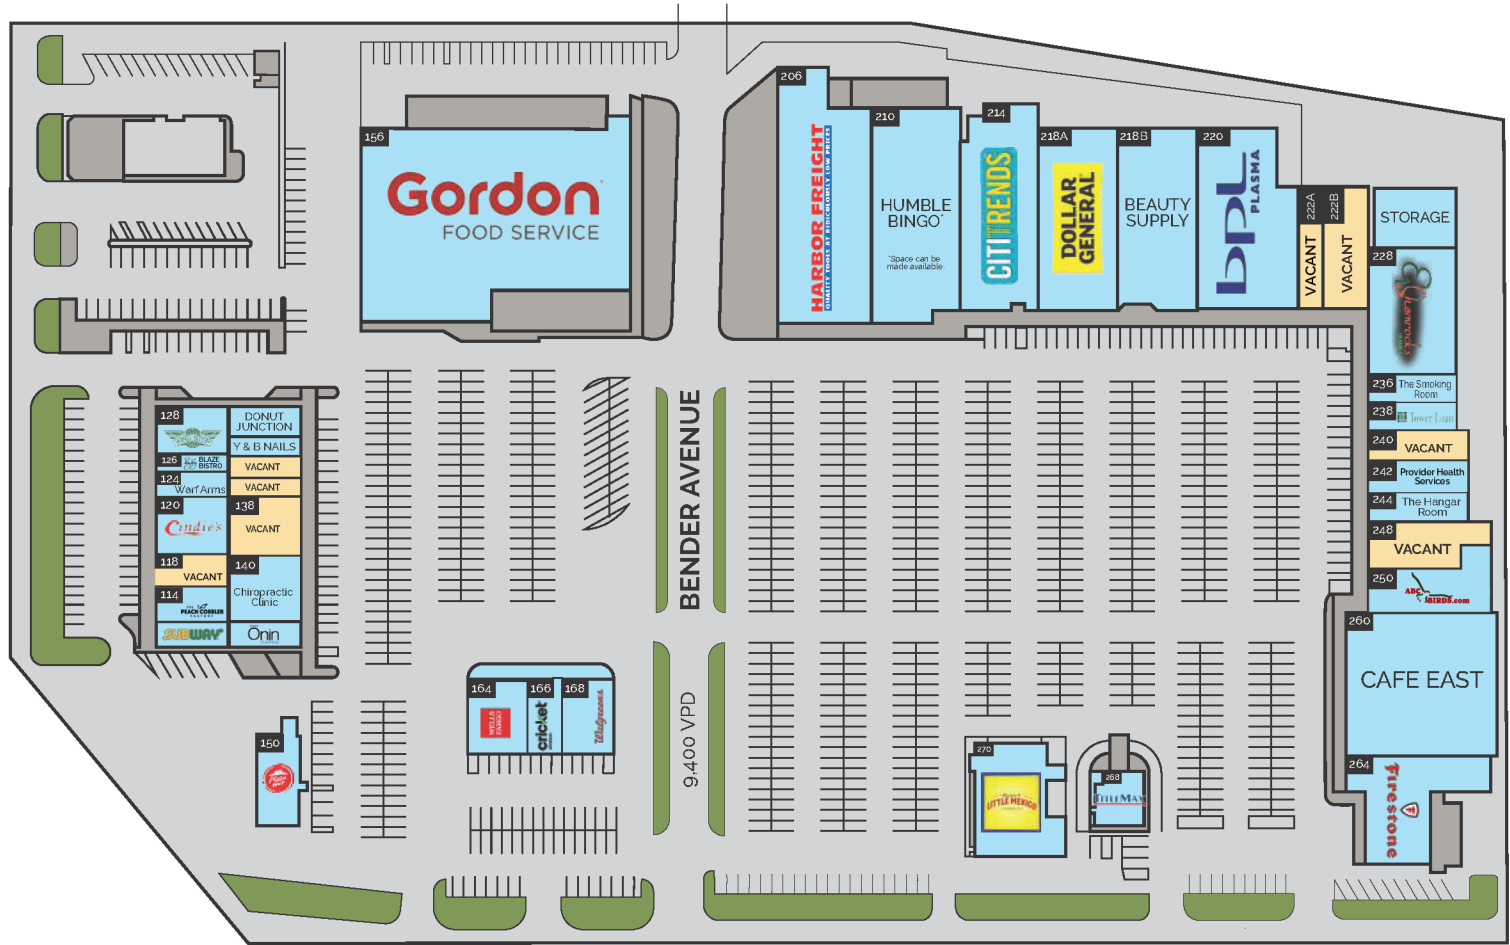

BENDER SQUARE

NEC HWY 59 N & FM 1960 | HUMBLE, TX 77338

SUITE #	RETAIL	SQ. FT.
112	Subway	1,200
114	The Peach Cobbler Factory	1,800
118	Available	1,500
120	Cindie's	3,000
124	Warf Arm's	1,200
126	Blaze Bistro	1,300
128	Wingstop	2,000
130	Donut Junction	1,500
132	Y & B Nails	1,020
134	Available	1,080
136	Available	900
138	Available	3,000
140	Chiropractic Clinic	3,300
144	Onion Staffing	1,200
150	Pizza Hut	2,680
156	Gordon's Food Services	34,160
206	Harbor Freight Tools	15,050
210	Humble Bingo	12,054
214	Citi Trends	10,455
218A	Dollar General	10,500
218B	Beauty Supply	10,000
220	BPL Plasma	11,300
222A	Available	1,900
222B	Available	3,800
228	Shamrock's	7,508
236	The Smoking Room	1,260
238	Tower Loans	1,800
240	Available	2,000
242	Provider Health Services	2,000
244	The Hangar Room	2,000
248	Available	3,475
250	ABC Birds	4,117
260	Cafe East	15,133
264	Firestone	6,800
268	Title Max	1,600
270	Monterey's Tex Mex	6,225
	Storage (Not Retail Space)	1,680

US HIGHWAY 59 (Feeder Road)
179,745 VPD (North & South)

BUSINESS FM 1960 (FIRST STREET)

42,157 VPD

SUITE #	RETAIL	SQ. FT.
164	Wells Fargo	3,500
166	Cricket Wireless	965
168	Walgreens	2,500